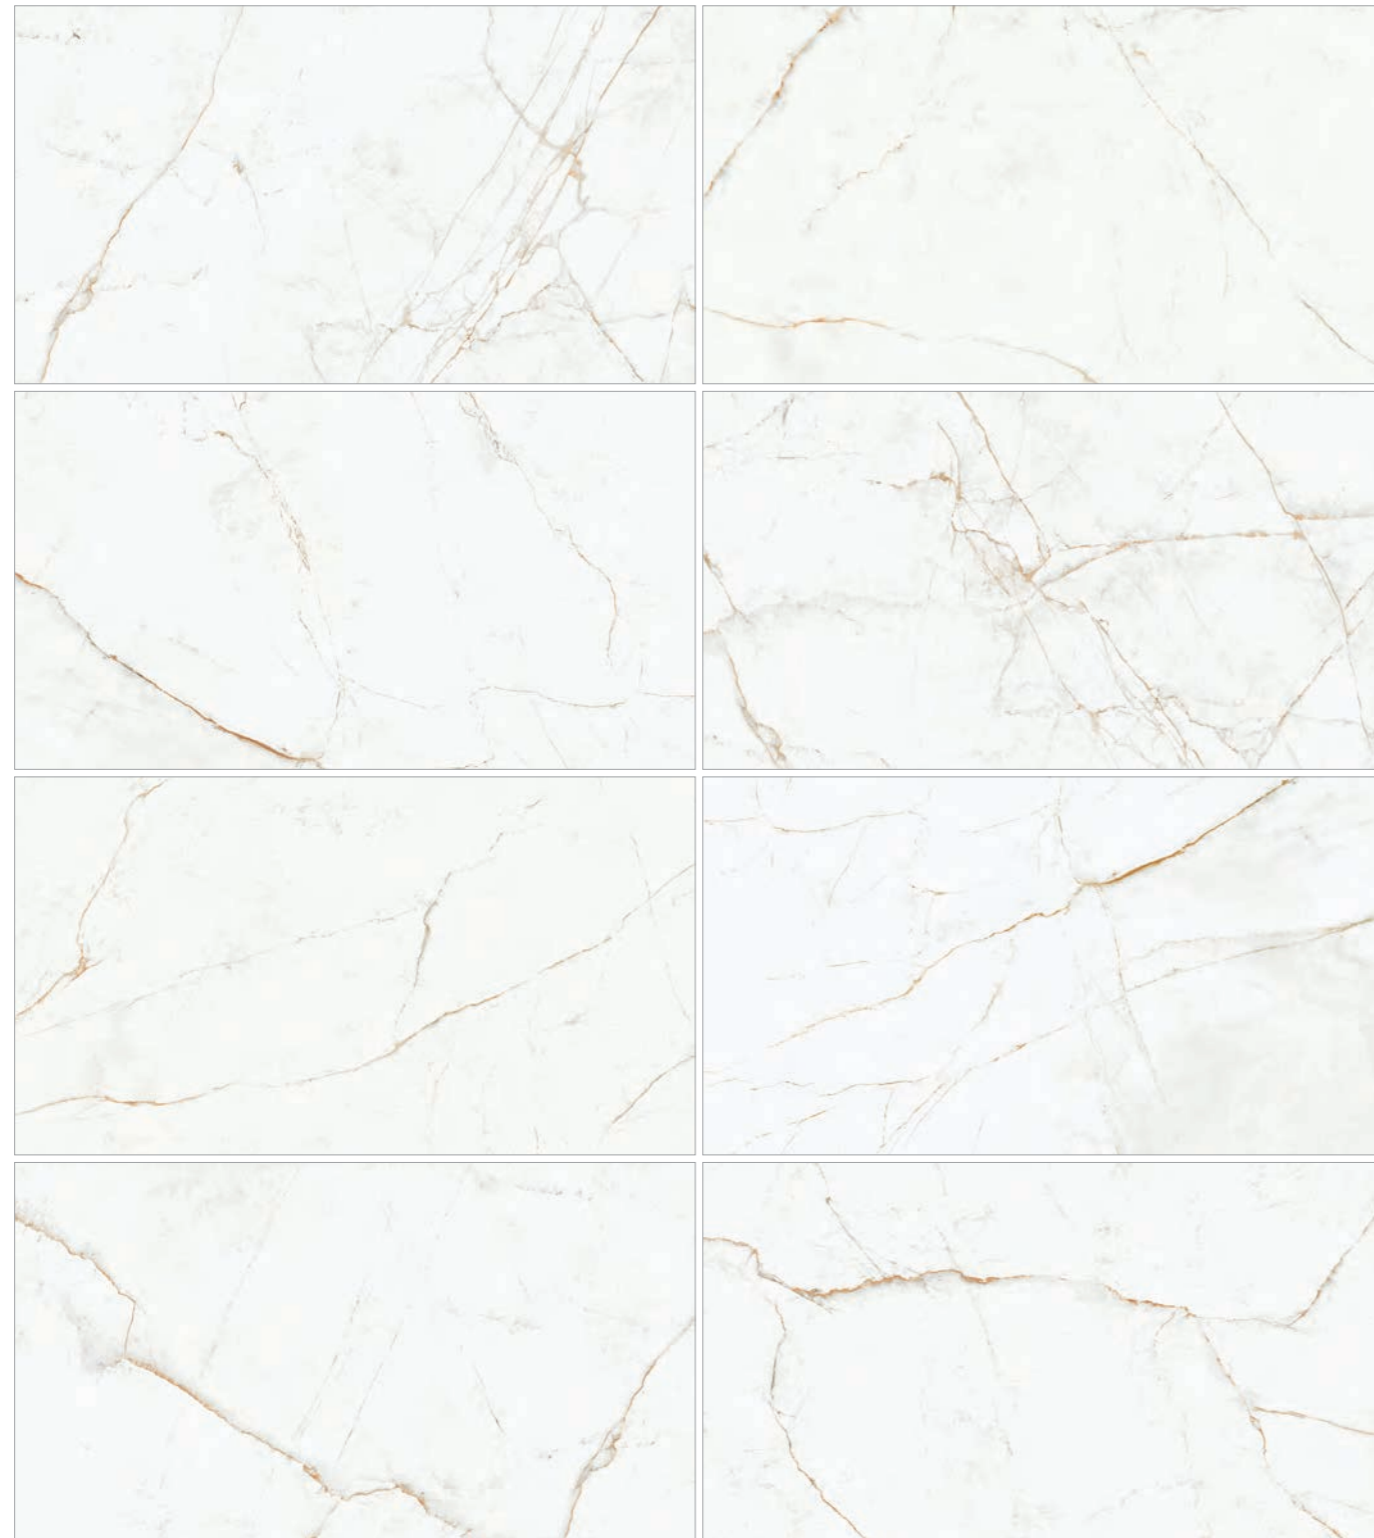

■ DUAL WHITE DECOR SP/33,3X100/R

DUAL WHITE SP

PATTERNS VARIETY VARIEDAD GRÁFICA DUAL WHITE 100x180 cm FORMAT DUAL WHITE FORMATO 100x180 cm