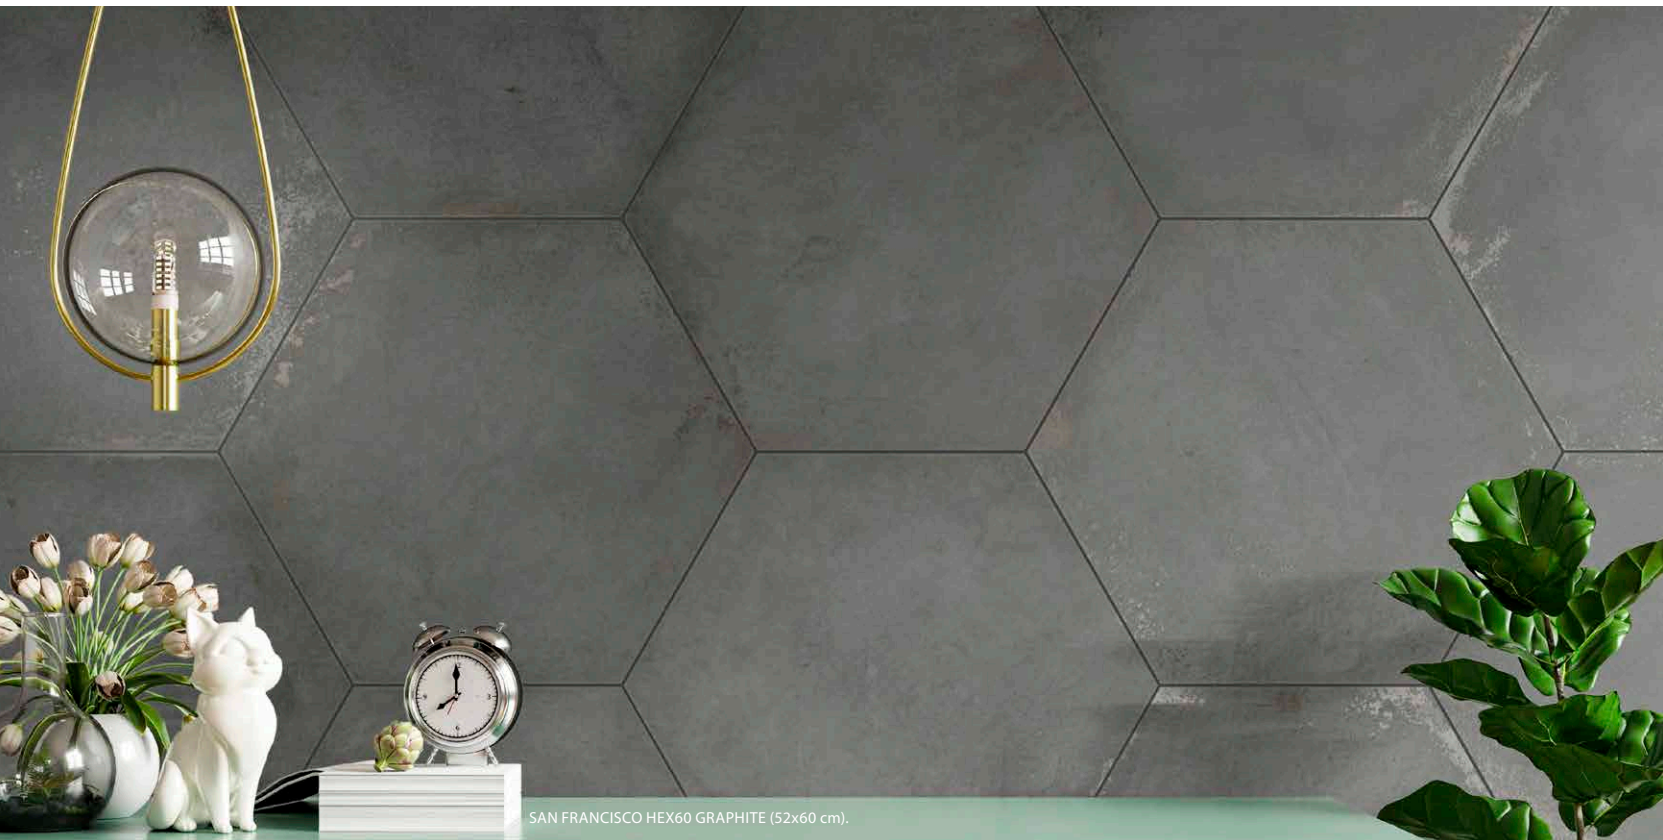

SAN FRANCISCO HEX60 GRAPHITE (52x60 cm).