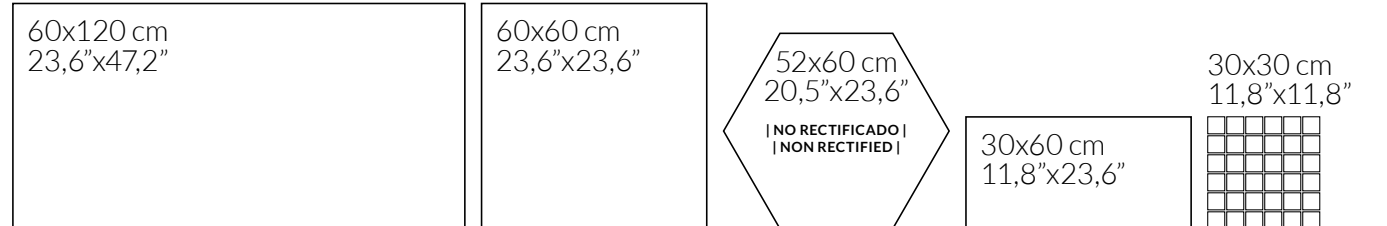

wall: SAN FRANCISCO 120 WHITE (60x120 cm), SAN FRANCISCO 60 AQUAMARINE (60x60 cm).
floor: SAN FRANCISCO 120 AQUAMARINE (60x120 cm).

SAN FRANCISCO collection

| PORCELÁNICO · PORCELAIN | RECTIFICADO · RECTIFIED | DESTONIFICADO V3 · DESTONIFIED V3 |

| ESCALA DE LA GRÁFICA 1/2 · GRAPHIC SCALE 1/2 |

FORMATOS DISPONIBLES AVAILABLE FORMATS	ACABADO NATURAL NATURAL FINISH 	ACABADO ANTIDESLIZANTE SLIP RESISTANCE FINISH 	ACABADO LAPADO BRILLO GLOSSY LAPATTO FINISH
60x120 cm · 23,6" x 47,2"	SAN FRANCISCO 120 B85	SAN FRANCISCO DRY 120 B86 (aquamarine)	SAN FRANCISCO LUX 120 B83
60x60 cm · 23,6" x 23,6"	SAN FRANCISCO 60 B35	SAN FRANCISCO DRY 60 B36 (aquamarine)	SAN FRANCISCO LUX 60 B37
52x60 cm · 20,5" x 23,6"	SAN FRANCISCO HEX60 B12 (excepto color oxide · except oxide color) DECORADO SAN FRANCISCO HEX60 B14 (white)	---	---
30x60 cm · 11,8" x 23,6"	SAN FRANCISCO 3060 B35	SAN FRANCISCO DRY 3060 B36 (aquamarine)	SAN FRANCISCO LUX 3060 B37
30x30 cm · 11,8" x 11,8"	MOSAICO SAN FRANCISCO T5 P70 	---	MOSAICO SAN FRANCISCO LUX T5 P60
Nº DISEÑOS POR FORMATO · Nº DESIGNS BY FORMAT: 60x120: 10 60x60: 12 52x60: 10 30x60: 24			

AQUAMARINE WHITE GREY GRAPHITE BLACK OXIDE

| COLORES DISPONIBLES · AVAILABLE COLORS |

wall and floor: SAN FRANCISCO HEX60 WHITE (52x60 cm), DECORADO SAN FRANCISCO HEX60 WHITE (52x60 cm), BARRICA 30 NUEZ (30x120 cm).

SAN FRANCISCO HEX60 WHITE (52x60 cm), DECORADO SAN FRANCISCO HEX60 WHITE (52x60 cm), BARRICA 30 NUEZ (30x120 cm).

| PIEZAS DECORATIVAS · DECORATIVE PIECES |

DECORADO SAN FRANCISCO HEX60 | 52x60 cm | B14