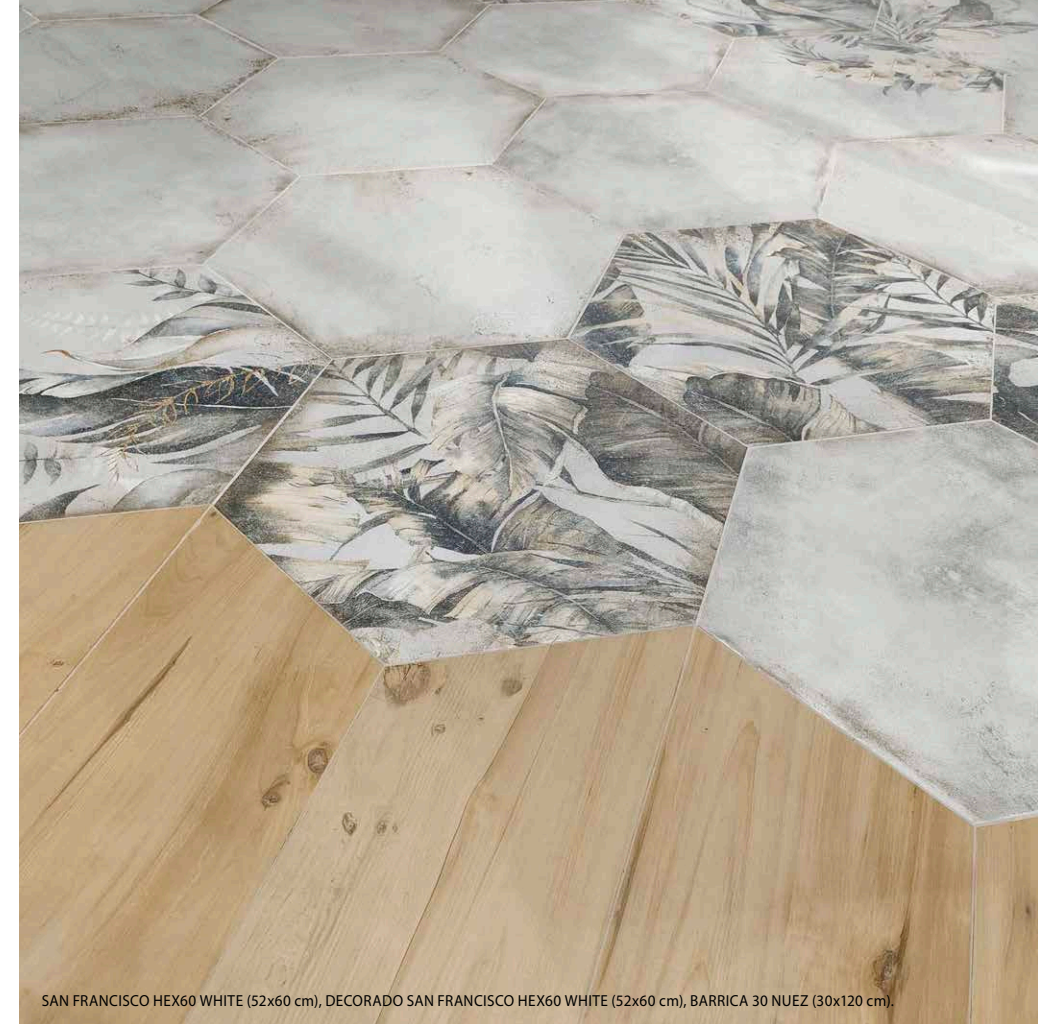

wall: SAN FRANCISCO 120 WHITE (60x120 cm), SAN FRANCISCO 60 AQUAMARINE (60x60 cm).
floor: SAN FRANCISCO 120 AQUAMARINE (60x120 cm).

SAN FRANCISCO collection

| PORCELÁNICO · PORCELAIN | RECTIFICADO · RECTIFIED | DESTONIFICADO V3 · DESTONIFIED V3 |

| ESCALA DE LA GRÁFICA 1/2 · GRAPHIC SCALE 1/2 |

FORMATOS DISPONIBLES AVAILABLE FORMATS	ACABADO NATURAL NATURAL FINISH 	ACABADO ANTIDESLIZANTE SLIP RESISTANCE FINISH 	ACABADO LAPADO BRILLO GLOSSY LAPATTO FINISH
60x120 cm · 23,6" x 47,2"	SAN FRANCISCO 120 B85	SAN FRANCISCO DRY 120 B86 (aquamarine)	SAN FRANCISCO LUX 120 B83
60x60 cm · 23,6" x 23,6"	SAN FRANCISCO 60 B35	SAN FRANCISCO DRY 60 B36 (aquamarine)	SAN FRANCISCO LUX 60 B37
52x60 cm · 20,5" x 23,6"	SAN FRANCISCO HEX60 B12 (excepto color oxide · except oxide color) DECORADO SAN FRANCISCO HEX60 B14 (white)	---	---
30x60 cm · 11,8" x 23,6"	SAN FRANCISCO 3060 B35	SAN FRANCISCO DRY 3060 B36 (aquamarine)	SAN FRANCISCO LUX 3060 B37
30x30 cm · 11,8" x 11,8"	MOSAICO SAN FRANCISCO T5 P70 	---	MOSAICO SAN FRANCISCO LUX T5 P60
Nº DISEÑOS POR FORMATO · Nº DESIGNS BY FORMAT: 60x120: 10 60x60: 12 52x60: 10 30x60: 24			

AQUAMARINE WHITE GREY GRAPHITE BLACK OXIDE

| COLORES DISPONIBLES · AVAILABLE COLORS |

wall and floor: SAN FRANCISCO HEX60 WHITE (52x60 cm), DECORADO SAN FRANCISCO HEX60 WHITE (52x60 cm), BARRICA 30 NUEZ (30x120 cm).